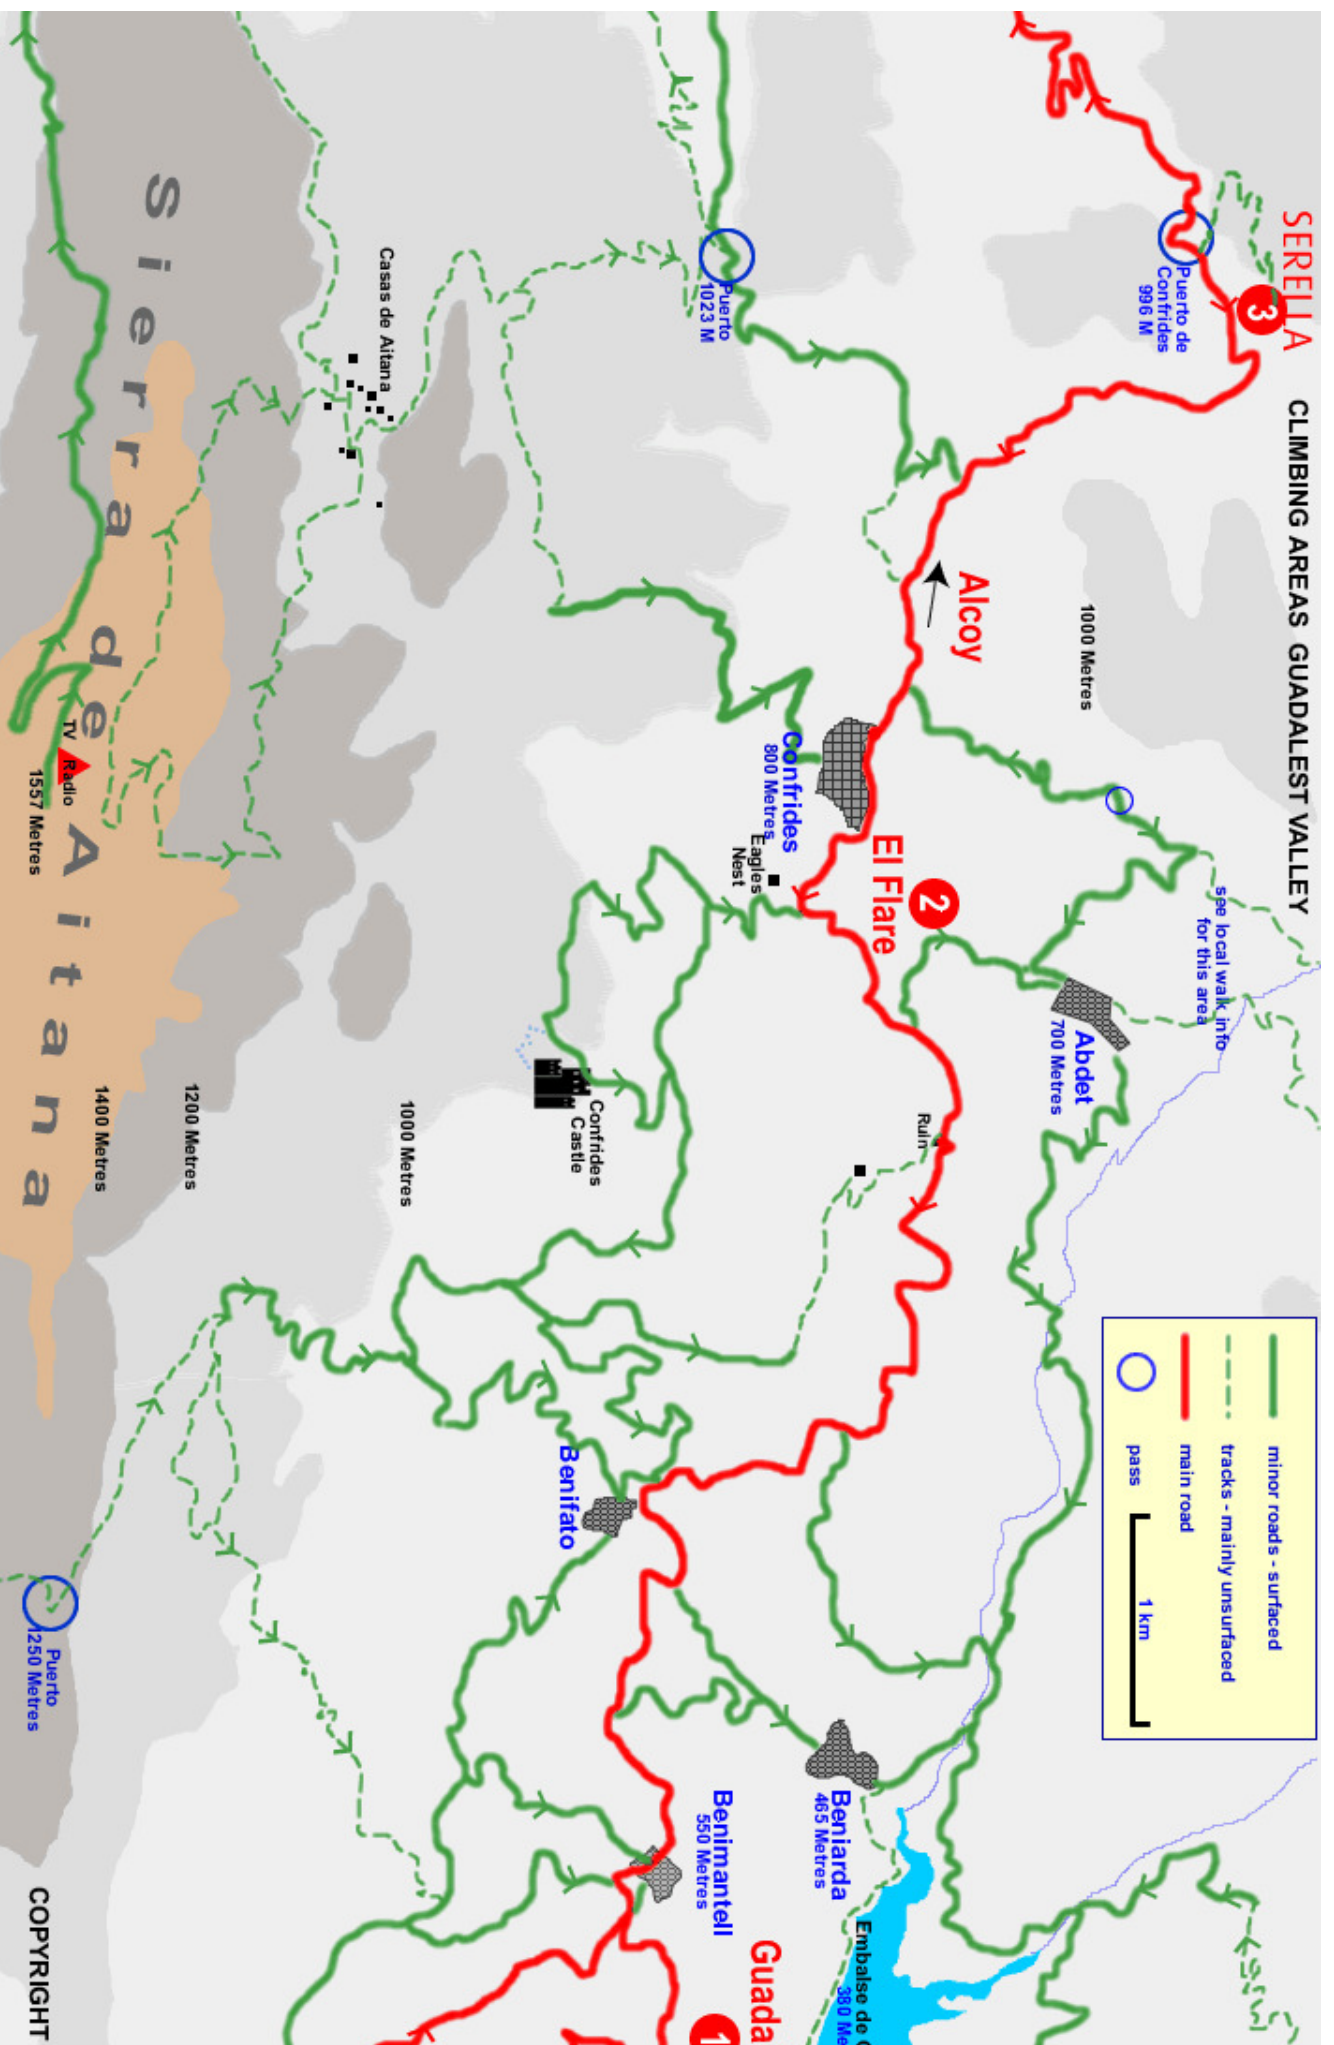

SERELLA

CLIMBING AREAS GUADALEST VALLEY

Legend:

- minor roads - surfaced
- tracks - mainly unsurfaced
- main road
- pass

1 Km

TV Radio
1557 Metres

Puerto
1250 Metres

COPYRIGHT